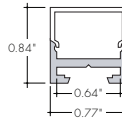

CLA CHANNEL

Compatible LED Strips:

LED Strips in ● offer no dotting with Frosted Lens Options

- LL42SO (1.4W/ft)
- LL42HO (2.4W/ft)
- LL42VHO (3.6W/ft)
- LL72SO (2.8W/ft)
- LL72HO (4.8W/ft)
- LL72VHO (6W/ft)
- LL60X2HO (7.3W/ft)
- LL60X2VHO (9.4W/ft)
- LHE48LO-1W (1W/ft)
- LHE48LO (1.9W/ft)
- LHE48SO (2.8W/ft)
- LHE48MO (3.5W/ft)
- LHE48HO (6.5W/ft)
- LHE64VHO (7.5W/ft)
- LHE64XHO (9.6W/ft)
- ILWD68SO (5.4W/ft)
- ILDW60X2HO (7.3W/ft)
- ILDW60X2VHO (9.4W/ft)
- RGBW36SO (4W/ft)
- RGBW36HO (7.6W/ft)
- RGB42SO (4.5W/ft)
- RGB42HO (8.3W/ft)
- RGBWX18SO (5.7W/ft)
- RGBX18SO (4.5W/ft)