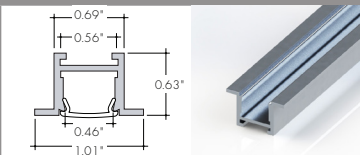

KENDO M RECESSED

KRM CHANNEL

Compatible LED Strips:

LED Strips in • offer no dotting with Frosted Lens Options

Compatible LED Strips:

LED Strips in • offer no dotting with Frosted Lens Options

- LL72SO (2.8W/ft)
- LL72HO (4.8W/ft)
- LL72VHO (6W/ft)
- LHE48LO (1.9W/ft)
- LHE48SO (2.8W/ft)
- LHE48MO (3.5W/ft)
- LHE48HO (6.5W/ft)
- LHE64VHO (7.5W/ft)
- LLVD68SO (5.4W/ft)
- LLDW68SO (4.6W/ft)
- LLDW68HO (5.6W/ft)
- RGBW36SO (4W/ft)
- RGBW36HO (7.6W/ft)
- RGB42SO (4.5W/ft)
- RGB42HO (8.3W/ft)
- RGBWX18SO (5.7W/ft)
- RGBX18SO (4.5W/ft)

- LL42SO (1.4W/ft)
- LL42HO (2.4W/ft)
- LL42VHO (3.6W/ft)
- LL72SO (2.8W/ft)
- LL72HO (4.8W/ft)
- LL72VHO (6W/ft)
- LHE48LO-1W (1W/ft)
- LHE48SO (1.9W/ft)
- LHE48MO (3.5W/ft)
- LHE48HO (6.5W/ft)
- LHE64VHO (7.5W/ft)
- LLDW68SO (5.4W/ft)
- LLDW68HO (5.6W/ft)
- RGBW36SO (4W/ft)
- RGBW36HO (7.6W/ft)
- RGB42SO (4.5W/ft)
- RGB42HO (8.3W/ft)
- RGBWX18SO (5.7W/ft)
- RGBX18SO (4.5W/ft)