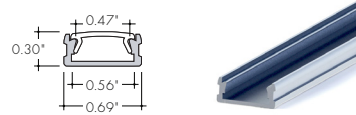

KENDO S

KS CHANNEL

Compatible LED Strips:

LED Strips in • offer no dotting with Frosted Lens Options

Compatible LED Strips:

LED Strips in • offer no dotting with Frosted Lens Options

- LL72SO (2.8W/ft)
- LL72HO (4.8W/ft)
- LL72VHO (6W/ft)
- LHE48LO (1.9W/ft)
- LHE48SO (2.8W/ft)
- LHE48MO (3.5W/ft)
- LHE48HO (6.5W/ft)
- LHE64VHO (7.5W/ft)
- LLVD68SO (5.4W/ft)
- LLDW68SO (4.6W/ft)
- LLDW68HO (5.6W/ft)
- RGBW36SO (4W/ft)
- RGB42SO (4.5W/ft)
- RGBWX18SO (5.7W/ft)
- RGBX18SO (4.5W/ft)

- LL42SO (1.4W/ft)
- LL42HO (2.4W/ft)
- LL42VHO (3.6W/ft)
- LL72SO (2.8W/ft)
- LL72HO (4.8W/ft)
- LL72VHO (6W/ft)
- LHE48LO-1W (1W/ft)
- LHE48LO (1.9W/ft)
- LHE48SO (2.8W/ft)
- LHE48MO (3.5W/ft)
- LHE48HO (6.5W/ft)
- LHE64VHO (7.5W/ft)
- LHE64XHO (9.6W/ft)
- LLDW68SO (5.4W/ft)
- LLDW68SO (4.6W/ft)
- LLDW68HO (5.6W/ft)
- RGBW36SO (4W/ft)
- RGBW36HO (7.6W/ft)
- RGB42SO (4.5W/ft)
- RGB42HO (8.3W/ft)
- RGBWX18SO (5.7W/ft)
- RGBX18SO (4.5W/ft)