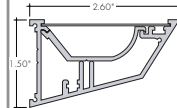

Compatible LED Strips:

LED Strips in • offer no dotting with Frosted Lens Options

- LL42SO (1.4W/ft)
- LL42HO (2.4W/ft)
- LL42VHO (3.6W/ft)
- LL72SO (2.8W/ft)
- LL72HO (4.8W/ft)
- LL72VHO (6W/ft)
- LH48LO (1.9W/ft)
- LH48SO (2.8W/ft)
- LH48MO (3.5W/ft)
- LH48HO (6.5W/ft)
- LH48VHO (7.5W/ft)
- LH48XHO (9.6W/ft)
- LLVD68SO (5.4W/ft)
- LLDW68SO (4.6W/ft)
- LLDW68HO (5.6W/ft)
- RGBW36SO (4W/ft)
- RGBW36HO (7.6W/ft)
- RGB42SO (4.5W/ft)
- RGB42HO (8.3W/ft)
- RGBWX18SO (5.7W/ft)
- RGBX18SO (4.5W/ft)