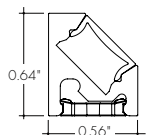

MYKA45

MK45 CHANNEL

Compatible LED Strips:

LED Strips in • offer no dotting with Frosted Lens Options

- LL72SO (2.8W/ft)
- LL72HO (4.8W/ft)
- LL72VHO (6W/ft)
- LH48LO (1.9W/ft)
- LH48SO (2.8W/ft)
- LH48MO (3.5W/ft)
- LH48HO (6.5W/ft)