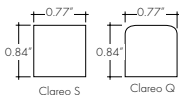

CLAREO

Compatible LED Strips:

LED Strips in ● offer no dotting with Frosted Lens Options

- LL72SO (2.8W/ft)
- LL72HO (4.8W/ft)
- LL72VHO (6W/ft)
- LL60X2HO (7.3W/ft)
- LL60X2VHO (9.4W/ft)
- LHE48LO (1.9W/ft)
- LHE48SO (2.8W/ft)
- LHE48MO (3.5W/ft)
- LHE64VHO (7.5W/ft)
- LHE64XHO (9.6W/ft)
- ILWD68SO (5.4W/ft)
- ILDW60X2HO (7.3W/ft)
- ILDW60X2VHO (9.4W/ft)
- RGBW36SO (4W/ft)
- RGBW36HO (7.6W/ft)
- RGB42SO (4.5W/ft)
- RGB42HO (8.3W/ft)
- RGBWX18SO (5.7W/ft)
- RGBX18SO (4.5W/ft)