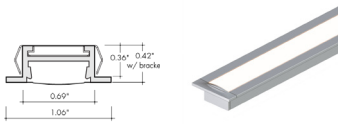

KENDO S RECESSED

KRS CHANNEL

Compatible LED Strips:

LED Strips in • offer no dotting with Frosted Lens Options

Compatible LED Strips:

LED Strips in • offer no dotting with Frosted Lens Options

- LL72SO (2.8W/ft)
- LL72HO (4.8W/ft)
- LL72VHO (6W/ft)
- LHE48LO (1.9W/ft)
- LHE48SO (2.8W/ft)
- LHE48MO (3.5W/ft)
- LHE48HO (6.5W/ft)
- LHE64VHO (7.5W/ft)
- LLVD68SO (5.4W/ft)
- LLDW68SO (4.6W/ft)
- LLDW68HO (5.6W/ft)
- RGBW36SO (4W/ft)
- RGB42SO (4.5W/ft)
- RGBWX18SO (5.7W/ft)
- RGBX18SO (4.5W/ft)

- LL42SO (1.4W/ft)
- LL42HO (2.4W/ft)
- LL42VHO (3.6W/ft)
- LL72SO (2.8W/ft)
- LL72HO (4.8W/ft)
- LL72VHO (6W/ft)
- LHE48LO-1W (1W/ft)
- LHE48LO (1.9W/ft)
- LHE48SO (2.8W/ft)
- LHE48MO (3.5W/ft)
- LHE48HO (6.5W/ft)
- LHE64VHO (7.5W/ft)
- LHE64XHO (9.6W/ft)
- LLDW68SO (5.4W/ft)
- LLDW68SO (4.6W/ft)
- LLDW68HO (5.6W/ft)
- RGBW36SO (4W/ft)
- RGBW36HO (7.6W/ft)
- RGB42SO (4.5W/ft)
- RGB42HO (8.3W/ft)
- RGBWX18SO (5.7W/ft)
- RGBX18SO (4.5W/ft)