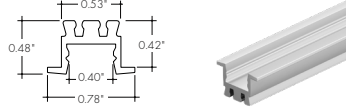

MYKA RECESSED TRIMMED

MKR

Compatible LED Strips:

LED Strips in **•** offer no dotting with Frosted Lens Options

- LL72SO (2.8W/ft)
- LL72HO (4.8W/ft)
- LL72VHO (6W/ft)
- LLHE48LO (1.9W/ft)
- LLHE48SO (2.8W/ft)
- LLHE48MO (3.5W/ft)
- LLHE48HO (6.5W/ft)

Compatible LED Strips:

LED Strips in **•** offer no dotting with Frosted Lens Options

- LL42SO (1.4W/ft)
- LL42HO (2.4W/ft)
- LL42VHO (3.6W/ft)
- LL72SO (2.8W/ft)
- LL72HO (4.8W/ft)
- LL72VHO (6W/ft)
- LLHE48LO-1W (1W/ft)
- LLHE48LO (1.9W/ft)
- LLHE48SO (2.8W/ft)
- LLHE48MO (3.5W/ft)
- LLHE48HO (6.5W/ft)