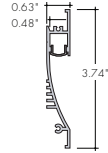

Compatible LED Strips:

LED Strips in • offer no dotting with Frosted Lens Options

- LL42SO (1.4W/ft)
- LL42HO (2.4W/ft)
- LL42VHO (3.6W/ft)
- LL72SO (2.8W/ft)
- LL72HO (4.8W/ft)
- LL72VHO (6W/ft)
- LLHE48LO (1.9W/ft)
- LLHE48SO (2.8W/ft)
- LLHE48MO (3.5W/ft)
- LLHE48HO (6.5W/ft)
- LLHE48VHO (7.5W/ft)
- LLHE64VHO (9.6W/ft)
- RGBW36SO (4W/ft)
- RGBW36HO (7.6W/ft)
- RGB42SO (4.5W/ft)
- RGB42HO (8.3W/ft)
- RGBWX18SO (5.7W/ft)
- RGBX18SO (4.5W/ft)