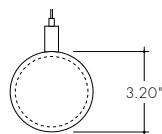

SCOUT

Compatible LED Strips:

LED Strips in • offer no dotting with Frosted Lens Options

- LL72SO (2.8W/ft)
- LHE48LO (1.9W/ft)
- LHE48SO (2.8W/ft)
- LHE48MO (3.5W/ft)
- LLWD68SO (5.4W/ft)

No Optic Arts Offering