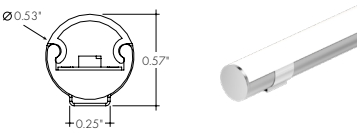

MYKA ROUND

MKRO

Compatible LED Strips:

LED Strips in **•** offer no dotting with Frosted Lens Options

- LL72SO (2.8W/ft)
- LL72HO (4.8W/ft)
- LL72VHO (6W/ft)
- LLHE48LO (1.9W/ft)
- LLHE48SO (2.8W/ft)
- LLHE48MO (3.5W/ft)
- LLHE48HO (6.5W/ft)

Compatible LED Strips:

LED Strips in **•** offer no dotting with Frosted Lens Options

- LL42SO (1.4W/ft)
- LL42HO (2.4W/ft)
- LL42VHO (3.6W/ft)
- LL72SO (2.8W/ft)
- LL72HO (4.8W/ft)
- LL72VHO (6W/ft)
- LLHE48LO-1W (1W/ft)
- LLHE48LO (1.9W/ft)
- LLHE48SO (2.8W/ft)
- LLHE48MO (3.5W/ft)
- LLHE48HO (6.5W/ft)