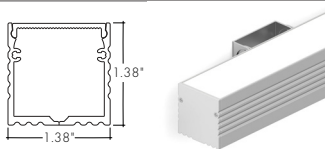

KILO GRAZE-WASH

PLA

Compatible LED Strips:

LED Strips in • offer no dotting with Frosted Lens Options

- LL72SO (2.8W/ft)
- LL72HO (4.8W/ft)
- LL72VHO (6W/ft)
- LHE48LO (1.9W/ft)
- LHE48SO (2.8W/ft)
- LHE48MO (3.5W/ft)
- LHE48HO (6.5W/ft)
- LHE64VHO (7.5W/ft)
- LLVD68SO (5.4W/ft)
- LLDW68SO (4.6W/ft)
- LLDW68HO (5.6W/ft)
- RGBW36SO (4W/ft)
- RGB42SO (4.5W/ft)
- RGBWX18SO (5.7W/ft)
- RGBX18SO (4.5W/ft)