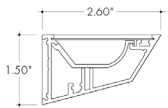

No Optic Arts Offering

Premium Fabricated Fixture with Full Range of Optics/Accessories

Premium Aluminum Channel with Optics/Accessories

MCOVE

MCAL CHANNEL

Compatible LED Strips:

LED Strips in • offer no dotting with Frosted Lens Options