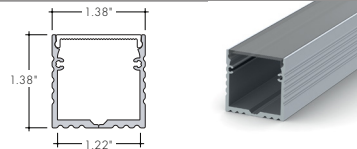

KILO GRAZE-WASH

PLA

Compatible LED Strips:

LED Strips in • offer no dotting with Frosted Lens Options

- LL72SO (2.8W/ft)
- LL72HO (4.8W/ft)
- LL72VHO (6W/ft)
- LHE48LO (1.9W/ft)
- LHE48SO (2.8W/ft)
- LHE48MO (3.5W/ft)
- LHE48HO (6.5W/ft)
- LHE64VHO (7.5W/ft)
- LLVD68SO (5.4W/ft)
- LLDW68SO (4.6W/ft)
- LLDW68HO (5.6W/ft)
- RGBW36SO (4W/ft)
- RGB42SO (4.5W/ft)
- RGBWX18SO (5.7W/ft)
- RGBX18SO (4.5W/ft)