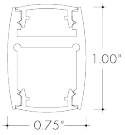

Premium Fabricated Fixture with Full Range of Optics/Accessories

Premium Aluminum Channel with Optics/Accessories

LUCEO

Compatible LED Strips:

LED Strips in • offer no dotting with Frosted Lens Options

- LL72SO (2.8W/ft)
- LL72HO (4.8W/ft)
- LL72VHO (6W/ft)
- LHE48LO (1.9W/ft)
- LHE48SO (2.8W/ft)
- LHE48MO (3.5W/ft)
- LHE48HO (6.5W/ft)
- LHE64VHO (7.5W/ft)
- LLWD68SO (5.4W/ft)

No Optic Arts Offering