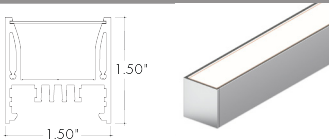

KILO

KILO CHANNEL

Compatible LED Strips:

LED Strips in • offer no dotting with Frosted Lens Options

- LL72SO (2.8W/ft)
- LL72HO (4.8W/ft)
- LL72VHO (6W/ft)
- LHE48LO (1.9W/ft)
- LHE48SO (2.8W/ft)
- LHE48MO (3.5W/ft)
- LHE48HO (6.5W/ft)
- LHE64VHO (7.5W/ft)
- LLVD68SO (5.4W/ft)
- LLDW68SO (4.6W/ft)
- LLDW68HO (5.6W/ft)
- RGBW36SO (4W/ft)
- RGBW36HO (7.6W/ft)
- RGB42SO (4.5W/ft)
- RGB42HO (8.3W/ft)
- RGBWX18SO (5.7W/ft)
- RGBX18SO (4.5W/ft)