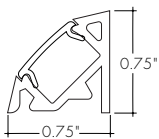

KENDO 45M

Compatible LED Strips:

LED Strips in ● offer no dotting with Frosted Lens Options

- LL72SO (2.8W/ft)
- LL72HO (4.8W/ft)
- LL72VHO (6W/ft)
- LHE48LO (1.9W/ft)
- LHE48SO (2.8W/ft)
- LHE48MO (3.5W/ft)
- LHE48HO (6.5W/ft)
- LHE64VHO (7.5W/ft)
- ILWD68SO (5.4W/ft)
- ILDW68SO (4.6W/ft)
- ILDW68HO (5.6W/ft)
- RGBW36SO (4W/ft)
- RGBW36HO (7.6W/ft)
- RGB42SO (4.5W/ft)
- RGB42HO (8.3W/ft)
- RGBWX18SO (5.7W/ft)
- RGBX18SO (4.5W/ft)