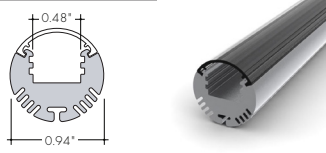

KENDO CLOSET ROD

RO CHANNEL

Compatible LED Strips:

LED Strips in • offer no dotting with Frosted Lens Options

- LL72SO (2.8W/ft)
- LL72HO (4.8W/ft)
- LHE48LO (1.9W/ft)
- LHE48SO (2.8W/ft)
- LHE48MO (3.5W/ft)
- LLVD68SO (5.4W/ft)
- LLDW68SO (4.6W/ft)
- LLDW68HO (5.6W/ft)
- RGBW36SO (4W/ft)
- RGB42SO (4.5W/ft)
- RGBWX18SO (5.7W/ft)
- RGBX18SO (4.5W/ft)