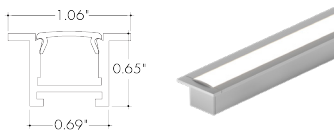

KENDO M RECESSED

KRM CHANNEL

Compatible LED Strips:

LED Strips in • offer no dotting with Frosted Lens Options

Compatible LED Strips:

LED Strips in • offer no dotting with Frosted Lens Options

- LL72SO (2.8W/ft)
- LL72HO (4.8W/ft)
- LL72VHO (6W/ft)
- LHE48LO (1.9W/ft)
- LHE48SO (2.8W/ft)
- LHE48MO (3.5W/ft)
- LHE48HO (6.5W/ft)
- LHE64VHO (7.5W/ft)
- LLVD68SO (5.4W/ft)
- LLDW68SO (4.6W/ft)
- LLDW68HO (5.6W/ft)
- RGBW36SO (4W/ft)
- RGBW36HO (7.6W/ft)
- RGB42SO (4.5W/ft)
- RGB42HO (8.3W/ft)
- RGBWX18SO (5.7W/ft)
- RGBX18SO (4.5W/ft)

- LL42SO (1.4W/ft)
- LL42HO (2.4W/ft)
- LL42VHO (3.6W/ft)
- LL72SO (2.8W/ft)
- LL72HO (4.8W/ft)
- LL72VHO (6W/ft)
- LHE48LO-1W (1W/ft)
- LHE48SO (1.9W/ft)
- LHE48MO (3.5W/ft)
- LHE48HO (6.5W/ft)
- LHE64VHO (7.5W/ft)
- LLDW68SO (5.4W/ft)
- LLDW68HO (5.6W/ft)
- RGBW36SO (4W/ft)
- RGBW36HO (7.6W/ft)
- RGB42SO (4.5W/ft)
- RGB42HO (8.3W/ft)
- RGBWX18SO (5.7W/ft)
- RGBX18SO (4.5W/ft)