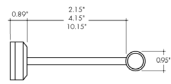

TEAVA

Compatible LED Strips:

LED Strips in • offer no dotting with Frosted Lens Options

• LL72SO (2.8W/ft) • LL72HO (4.8W/ft) • LL72VHO (6W/ft) • LHE48LO (1.9W/ft) • LHE48SO (2.8W/ft) • LHE48MO (3.5W/ft) • LHE48HO (6.5W/ft) • LHE64VHO (7.5W/ft)	• LLWD68SO (5.4W/ft) • LLDW68SO (4.6W/ft) • LLDW68HO (5.6W/ft) • RGBW36SO (4W/ft) • RGB42SO (4.5W/ft) • RGBVX18SO (5.7W/ft) • RGBX18SO (4.5W/ft)

No Optic Arts Offering