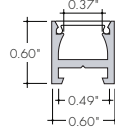

BOS CHANNEL

Compatible LED Strips:

LED Strips in ● offer no dotting with Frosted Lens Options

- LL42SO (1.4W/ft)
- LL42HO (2.4W/ft)
- LL42VHO (3.6W/ft)
- LL72SO (2.8W/ft)
- LL72HO (4.8W/ft)
- LL72VHO (6W/ft)
- LHE48LO-1W (1W/ft)
- LHE48LO (1.9W/ft)
- LHE48SO (2.8W/ft)
- LHE48HO (6.5W/ft)
- LHE64VHO (7.5W/ft)
- LHE64XHO (9.6W/ft)
- ILWD68SO (5.4W/ft)
- ILDW68SO (4.6W/ft)
- ILDW68HO (5.6W/ft)
- RGBW36SO (4W/ft)
- RGBW36HO (7.6W/ft)
- RGB42SO (4.5W/ft)
- RGB42HO (8.3W/ft)
- RGBWX18SO (5.7W/ft)
- RGBX18SO (4.5W/ft)