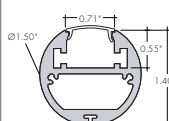

No Optic Arts Offering

RUNDA

RO1.5 CHANNEL

Compatible LED Strips:

LED Strips in • offer no dotting with Frosted Lens Options

- | | |
|---|--|
| <ul style="list-style-type: none"> • LL6OX2HO (7.3W/ft) • LL6OX2VHO (9.4W/ft) • LHE48LO (1.9W/ft) • LHE48SO (2.8W/ft) • LHE48MO (3.5W/ft) • LHE48HO (6.5W/ft) • LHE64VHO (7.5W/ft) • LHE64XHO (9.6W/ft) | <ul style="list-style-type: none"> • LLWD68SO (5.4W/ft) • LLDW6OX2HO (7.3W/ft) • LLDW6OX2VHO (9.4W/ft) • RGBW36SO (4W/ft) • RGBW36HO (7.6W/ft) • RGB42SO (4.5W/ft) • RGB42HO (8.3W/ft) • RGBVX18SO (5.7W/ft) • RGBX18SO (4.5W/ft) |
|---|--|