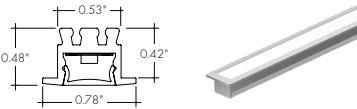

MYKA RECESSED TRIMMED

MKR

Compatible LED Strips:

LED Strips in **•** offer no dotting with Frosted Lens Options

- LL72SO (2.8W/ft)
- LL72HO (4.8W/ft)
- LL72VHO (6W/ft)
- LLHE48LO (1.9W/ft)
- LLHE48SO (2.8W/ft)
- LLHE48MO (3.5W/ft)
- LLHE48HO (6.5W/ft)

Compatible LED Strips:

LED Strips in **•** offer no dotting with Frosted Lens Options

- LL42SO (1.4W/ft)
- LL42HO (2.4W/ft)
- LL42VHO (3.6W/ft)
- LL72SO (2.8W/ft)
- LL72HO (4.8W/ft)
- LL72VHO (6W/ft)
- LLHE48LO-1W (1W/ft)
- LLHE48LO (1.9W/ft)
- LLHE48SO (2.8W/ft)
- LLHE48MO (3.5W/ft)
- LLHE48HO (6.5W/ft)