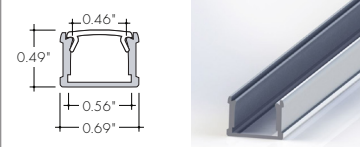

KENDO M

KM CHANNEL

Compatible LED Strips:

LED Strips in • offer no dotting with Frosted Lens Options

Compatible LED Strips:

LED Strips in • offer no dotting with Frosted Lens Options

- LL72SO (2.8W/ft)
- LL72HO (4.8W/ft)
- LL72VHO (6W/ft)
- LHE48LO (1.9W/ft)
- LHE48SO (2.8W/ft)
- LHE48MO (3.5W/ft)
- LHE48HO (6.5W/ft)
- LHE64VHO (7.5W/ft)
- LLVD68SO (5.4W/ft)
- LLDW68SO (4.6W/ft)
- LLDW68HO (5.6W/ft)
- RGBW36SO (4W/ft)
- RGBW36HO (7.6W/ft)
- RGB42SO (4.5W/ft)
- RGB42HO (8.3W/ft)
- RGBWX18SO (5.7W/ft)
- RGBX18SO (4.5W/ft)

- LL42SO (1.4W/ft)
- LL42HO (2.4W/ft)
- LL42VHO (3.6W/ft)
- LL72SO (2.8W/ft)
- LL72HO (4.8W/ft)
- LL72VHO (6W/ft)
- LHE48LO-1W (1W/ft)
- LHE48SO (1.9W/ft)
- LHE48MO (3.5W/ft)
- LHE48HO (6.5W/ft)
- LHE64VHO (7.5W/ft)
- LLDW68SO (5.4W/ft)
- LLDW68HO (5.6W/ft)
- RGBW36SO (4W/ft)
- RGBW36HO (7.6W/ft)
- RGB42SO (4.5W/ft)
- RGB42HO (8.3W/ft)
- RGBWX18SO (5.7W/ft)
- RGBX18SO (4.5W/ft)