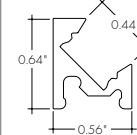

MYKA45

MK45 CHANNEL

Compatible LED Strips:

LED Strips in • offer no dotting with Frosted Lens Options

- LL72SO (2.8W/ft)
- LL72HO (4.8W/ft)
- LL72VHO (6W/ft)
- LH48LO (1.9W/ft)
- LH48SO (2.8W/ft)
- LH48MO (3.5W/ft)
- LH48HO (6.5W/ft)