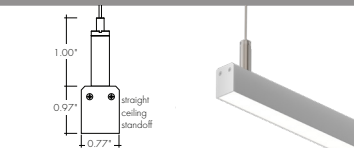

KURAT

ALS20 CHANNEL

Compatible LED Strips:

LED Strips in • offer no dotting with Frosted Lens Options

- LL72SO (2.8W/ft)
- LL72HO (4.8W/ft)
- LL72VHO (6W/ft)
- LHE48LO (1.9W/ft)
- LHE48SO (2.8W/ft)
- LHE48MO (3.5W/ft)
- LHE48HO (6.5W/ft)
- LHE64VHO (7.5W/ft)
- LLVD68SO (5.4W/ft)
- LLDW68SO (4.6W/ft)
- LLDW68HO (5.6W/ft)
- LLDW68XHO (5.6W/ft)
- LLDW60X2HO (7.3W/ft)
- LLDW60X2VHO (9.4W/ft)
- RGBW36SO (4W/ft)
- RGBW36HO (7.6W/ft)
- RGB42SO (4.5W/ft)
- RGB42HO (8.3W/ft)
- RGBWX18SO (5.7W/ft)
- RGBX18SO (4.5W/ft)