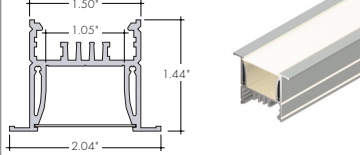

Premium Fabricated Fixture with Full Range of Optics/Accessories

Premium Aluminum Channel with Optics/Accessories

KILO RECESSED

KILOR CHANNEL

Compatible LED Strips:

LED Strips in • offer no dotting with Frosted Lens Options

Compatible LED Strips:

LED Strips in • offer no dotting with Frosted Lens Options

- LL72SO (2.8W/ft)
- LL72HO (4.8W/ft)
- LL72VHO (6W/ft)
- LHE48LO (1.9W/ft)
- LHE48SO (2.8W/ft)
- LHE48MO (3.5W/ft)
- LHE48HO (6.5W/ft)
- LHE64VHO (7.5W/ft)
- LLVD68SO (5.4W/ft)
- LLDW68SO (4.6W/ft)
- LLDW68HO (5.6W/ft)
- RGBW36SO (4W/ft)
- RGBW36HO (7.6W/ft)
- RGB42SO (4.5W/ft)
- RGB42HO (8.3W/ft)
- RGBWX18SO (5.7W/ft)
- RGBX18SO (4.5W/ft)

- LL42SO (1.4W/ft)
- LL42HO (2.4W/ft)
- LL42VHO (3.6W/ft)
- LL72SO (2.8W/ft)
- LL72HO (4.8W/ft)
- LL72VHO (6W/ft)
- LL60X2HO (7.3W/ft)
- LL60X2VHO (9.4W/ft)
- LHE48LO (1.9W/ft)
- LHE48SO (2.8W/ft)
- LHE48MO (3.5W/ft)
- LHE48HO (6.5W/ft)
- LHE64VHO (7.5W/ft)
- LLDW68SO (5.4W/ft)
- LLDW68HO (5.6W/ft)
- RGBW36SO (4W/ft)
- RGBW36HO (7.6W/ft)
- RGB42SO (4.5W/ft)
- RGB42HO (8.3W/ft)
- RGBWX18SO (5.7W/ft)
- RGBX18SO (4.5W/ft)