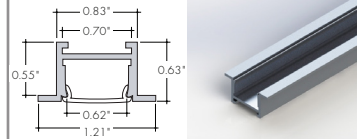

KENDO XL RECESSED

KRXL CHANNEL

Compatible LED Strips:

LED Strips in • offer no dotting with Frosted Lens Options

- LL60X2HO (7.3W/ft)
- LL60X2VHO (9.4W/ft)
- LHE48LO (1.9W/ft)
- LHE48SO (2.8W/ft)
- LHE48MO (3.5W/ft)
- LHE48HO (6.5W/ft)
- LHE64VHO (7.5W/ft)
- LHE64XHO (9.6W/ft)
- LLVD68SO (5.4W/ft)
- LLDW68SO (4.6W/ft)
- LLDW68HO (5.6W/ft)
- LLDW68XHO (5.6W/ft)
- LLDW60X2HO (7.3W/ft)
- LLDW60X2VHO (9.4W/ft)
- RGBW36SO (4W/ft)
- RGBW36HO (7.6W/ft)
- RGB42SO (4.5W/ft)
- RGB42HO (8.3W/ft)
- RGBWX18SO (5.7W/ft)
- RGBX18SO (4.5W/ft)