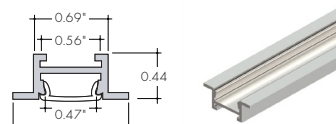

KENDO S RECESSED

KRS CHANNEL

Compatible LED Strips:

LED Strips in • offer no dotting with Frosted Lens Options

Compatible LED Strips:

LED Strips in • offer no dotting with Frosted Lens Options

- LL72SO (2.8W/ft)
- LL72HO (4.8W/ft)
- LL72VHO (6W/ft)
- LHE48LO (1.9W/ft)
- LHE48SO (2.8W/ft)
- LHE48MO (3.5W/ft)
- LHE48HO (6.5W/ft)
- LHE64VHO (7.5W/ft)
- LLVD68SO (5.4W/ft)
- LLDW68SO (4.6W/ft)
- LLDW68HO (5.6W/ft)
- RGBW36SO (4W/ft)
- RGB42SO (4.5W/ft)
- RGBWX18SO (5.7W/ft)
- RGBX18SO (4.5W/ft)

- LL42SO (1.4W/ft)
- LL42HO (2.4W/ft)
- LL42VHO (3.6W/ft)
- LL72SO (2.8W/ft)
- LL72HO (4.8W/ft)
- LL72VHO (6W/ft)
- LHE48LO-1W (1W/ft)
- LHE48LO (1.9W/ft)
- LHE48SO (2.8W/ft)
- LHE48MO (3.5W/ft)
- LHE48HO (6.5W/ft)
- LHE64VHO (7.5W/ft)
- LHE64XHO (9.6W/ft)
- LLDW68SO (5.4W/ft)
- LLDW68SO (4.6W/ft)
- LLDW68HO (5.6W/ft)
- RGBW36SO (4W/ft)
- RGBW36HO (7.6W/ft)
- RGB42SO (4.5W/ft)
- RGB42HO (8.3W/ft)
- RGBWX18SO (5.7W/ft)
- RGBX18SO (4.5W/ft)