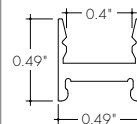

Compatible LED Strips:

LED Strips in • offer no dotting with Frosted Lens Options

- LL42SO (1.4W/ft)
- LL42HO (2.4W/ft)
- LL42VHO (3.6W/ft)
- LL72SO (2.8W/ft)
- LL72HO (4.8W/ft)
- LL72VHO (6W/ft)
- LH48LO (1.9W/ft)
- LH48SO (2.8W/ft)
- LH48MO (3.5W/ft)
- LH48HO (6.5W/ft)
- LH48LO-1W (1W/ft)