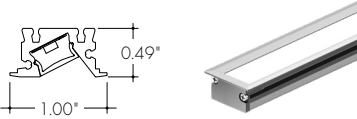

MYKA RECESSED ASSYMETRIC

MKRA

Compatible LED Strips:

LED Strips in **•** offer no dotting with Frosted Lens Options

- LL72SO (2.8W/ft)
- LL72HO (4.8W/ft)
- LL72VHO (6W/ft)
- LLHE48LO (1.9W/ft)
- LLHE48SO (2.8W/ft)
- LLHE48MO (3.5W/ft)
- LLHE48HO (6.5W/ft)

Compatible LED Strips:

LED Strips in **•** offer no dotting with Frosted Lens Options

- LL42SO (1.4W/ft)
- LL42HO (2.4W/ft)
- LL42VHO (3.6W/ft)
- LL72SO (2.8W/ft)
- LL72HO (4.8W/ft)
- LL72VHO (6W/ft)
- LLHE48LO-1W (1W/ft)
- LLHE48LO (1.9W/ft)
- LLHE48SO (2.8W/ft)
- LLHE48MO (3.5W/ft)
- LLHE48HO (6.5W/ft)