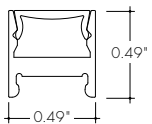

MYKA

MK CHANNEL

Compatible LED Strips:

LED Strips in • offer no dotting with Frosted Lens Options

- LL72SO (2.8W/ft)
- LL72HO (4.8W/ft)
- LL72VHO (6W/ft)
- LH48LO (1.9W/ft)
- LH48SO (2.8W/ft)
- LH48MO (3.5W/ft)
- LH48HO (6.5W/ft)