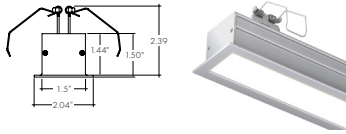

KILO RECESSED

KILOR CHANNEL

Compatible LED Strips:

LED Strips in • offer no dotting with Frosted Lens Options

Compatible LED Strips:

LED Strips in • offer no dotting with Frosted Lens Options

- LL72SO (2.8W/ft)
- LL72HO (4.8W/ft)
- LL72VHO (6W/ft)
- LHE48LO (1.9W/ft)
- LHE48SO (2.8W/ft)
- LHE48MO (3.5W/ft)
- LHE48HO (6.5W/ft)
- LHE64VHO (7.5W/ft)
- LLVD68SO (5.4W/ft)
- LLDW68SO (4.6W/ft)
- LLDW68HO (5.6W/ft)
- RGBW36SO (4W/ft)
- RGBW36HO (7.6W/ft)
- RGB42SO (4.5W/ft)
- RGB42HO (8.3W/ft)
- RGBWX18SO (5.7W/ft)
- RGBX18SO (4.5W/ft)

- LL42SO (1.4W/ft)
- LL42HO (2.4W/ft)
- LL42VHO (3.6W/ft)
- LL72SO (2.8W/ft)
- LL72HO (4.8W/ft)
- LL72VHO (6W/ft)
- LL60X2HO (7.3W/ft)
- LL60X2VHO (9.4W/ft)
- LHE48LO (1.9W/ft)
- LHE48SO (2.8W/ft)
- LHE48MO (3.5W/ft)
- LHE48HO (6.5W/ft)
- LHE64VHO (7.5W/ft)
- LLDW68SO (5.4W/ft)
- LLDW68HO (5.6W/ft)
- RGBW36SO (4W/ft)
- RGBW36HO (7.6W/ft)
- RGB42SO (4.5W/ft)
- RGB42HO (8.3W/ft)
- RGBWX18SO (5.7W/ft)
- RGBX18SO (4.5W/ft)