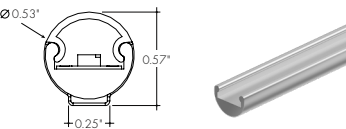

MYKA ROUND

MKRO

Compatible LED Strips:

LED Strips in **•** offer no dotting with Frosted Lens Options

- LL72SO (2.8W/ft)
- LL72HO (4.8W/ft)
- LL72VHO (6W/ft)
- LLHE48LO (1.9W/ft)
- LLHE48SO (2.8W/ft)
- LLHE48MO (3.5W/ft)
- LLHE48HO (6.5W/ft)

Compatible LED Strips:

LED Strips in **•** offer no dotting with Frosted Lens Options

- LL42SO (1.4W/ft)
- LL42HO (2.4W/ft)
- LL42VHO (3.6W/ft)
- LL72SO (2.8W/ft)
- LL72HO (4.8W/ft)
- LL72VHO (6W/ft)
- LLHE48LO-1W (1W/ft)
- LLHE48LO (1.9W/ft)
- LLHE48SO (2.8W/ft)
- LLHE48MO (3.5W/ft)
- LLHE48HO (6.5W/ft)