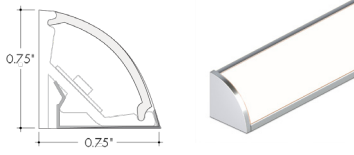

Premium Fabricated Fixture with Full Range of Optics/Accessories

Premium Aluminum Channel with Optics/Accessories

KENDO 45M ROUND

K45R CHANNEL

Compatible LED Strips:

LED Strips in • offer no dotting with Frosted Lens Options

- LL72SO (2.8W/ft)
- LL72HO (4.8W/ft)
- LL72VHO (6W/ft)
- LHE48LO (1.9W/ft)
- LHE48SO (2.8W/ft)
- LHE48MO (3.5W/ft)
- LHE48HO (6.5W/ft)
- LHE48VHO (7.5W/ft)
- LHE64XHO (9.6W/ft)
- LLVD68SO (5.4W/ft)
- LLDW68SO (4.6W/ft)
- LLDW68HO (5.6W/ft)
- RGBW36SO (4W/ft)
- RGBW36HO (7.6W/ft)
- RGB42SO (4.5W/ft)
- RGB42HO (8.3W/ft)
- RGBWX18SO (5.7W/ft)
- RGBX18SO (4.5W/ft)