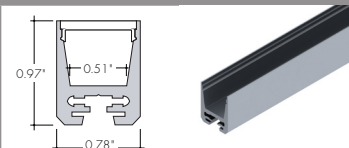

No Optic Arts Offering

KURAT

ALS20 CHANNEL

Compatible LED Strips:

LED Strips in • offer no dotting with Frosted Lens Options

- LL72SO (2.8W/ft)
- LL72HO (4.8W/ft)
- LL72VHO (6W/ft)
- LHE48LO (1.9W/ft)
- LHE48SO (2.8W/ft)
- LHE48MO (3.5W/ft)
- LHE48HO (6.5W/ft)
- LHE64VHO (7.5W/ft)
- LLVD68SO (5.4W/ft)
- LLDW68SO (4.6W/ft)
- LLDW68HO (5.6W/ft)
- LLDW68XHO (5.6W/ft)
- LLDW60X2HO (7.3W/ft)
- LLDW60X2VHO (9.4W/ft)
- RGBW36SO (4W/ft)
- RGBW36HO (7.6W/ft)
- RGB42SO (4.5W/ft)
- RGB42HO (8.3W/ft)
- RGBWX18SO (5.7W/ft)
- RGBX18SO (4.5W/ft)