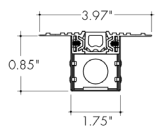

ZOOM

Compatible LED Strips:

LED Strips in • offer no dotting with Frosted Lens Options

- 5MM36SO (3.2W/ft)

No Optic Arts Offering

SLOT

Compatible LED Strips:

LED Strips in • offer no dotting with Frosted Lens Options