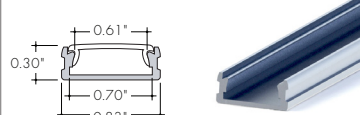

KENDO L

KL CHANNEL

Compatible LED Strips:

LED Strips in • offer no dotting with Frosted Lens Options

Compatible LED Strips:

LED Strips in • offer no dotting with Frosted Lens Options

- LL60X2HO (7.3W/ft)
- LL60X2VHO (9.4W/ft)
- LHE48LO (1.9W/ft)
- LHE48SO (2.8W/ft)
- LHE48MO (3.5W/ft)
- LHE48HO (6.5W/ft)
- LHE64VHO (7.5W/ft)
- LLVD68SO (5.4W/ft)
- LLDW60X2HO (7.3W/ft)
- LLDW60X2VHO (9.4W/ft)
- RGBW36SO (4W/ft)
- RGBW36HO (7.6W/ft)
- RGB42SO (4.5W/ft)
- RGB42HO (8.3W/ft)
- RGBWX18SO (5.7W/ft)
- RGBX18SO (4.5W/ft)

- LL42SO (1.4W/ft)
- LL42HO (2.4W/ft)
- LL42VHO (3.6W/ft)
- LL72SO (2.8W/ft)
- LL72HO (4.8W/ft)
- LL72VHO (6W/ft)
- LHE48LO (1.9W/ft)
- LHE48SO (2.8W/ft)
- LHE48MO (3.5W/ft)
- LHE48HO (6.5W/ft)
- LHE64VHO (7.5W/ft)
- LHE64XHO (9.6W/ft)
- LLDW68SO (5.4W/ft)
- LLDW60X2HO (7.3W/ft)
- LLDW60X2VHO (9.4W/ft)
- LLDW68SO (4.6W/ft)
- LLDW68HO (5.6W/ft)
- RGBW36SO (4W/ft)
- RGBW36HO (7.6W/ft)
- RGB42SO (4.5W/ft)
- RGB42HO (8.3W/ft)
- RGBWX18SO (5.7W/ft)
- RGBX18SO (4.5W/ft)