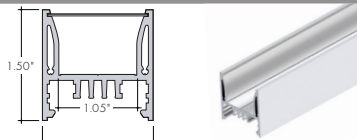

KILO

KILO CHANNEL

Compatible LED Strips:

LED Strips in • offer no dotting with Frosted Lens Options

- LL72SO (2.8W/ft)
- LL72HO (4.8W/ft)
- LL72VHO (6W/ft)
- LHE48LO (1.9W/ft)
- LHE48SO (2.8W/ft)
- LHE48MO (3.5W/ft)
- LHE48HO (6.5W/ft)
- LHE64VHO (7.5W/ft)
- LLVD68SO (5.4W/ft)
- LLDW68SO (4.6W/ft)
- LLDW68HO (5.6W/ft)
- RGBW36SO (4W/ft)
- RGBW36HO (7.6W/ft)
- RGB42SO (4.5W/ft)
- RGB42HO (8.3W/ft)
- RGBWX18SO (5.7W/ft)
- RGBX18SO (4.5W/ft)