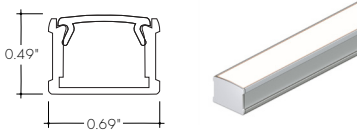

KENDO M

KM CHANNEL

Compatible LED Strips:

LED Strips in • offer no dotting with Frosted Lens Options

Compatible LED Strips:

LED Strips in • offer no dotting with Frosted Lens Options

- LL72SO (2.8W/ft)
- LL72HO (4.8W/ft)
- LL72VHO (6W/ft)
- LHE48LO (1.9W/ft)
- LHE48SO (2.8W/ft)
- LHE48MO (3.5W/ft)
- LHE48HO (6.5W/ft)
- LHE64VHO (7.5W/ft)
- LLVD68SO (5.4W/ft)
- LLDW68SO (4.6W/ft)
- LLDW68HO (5.6W/ft)
- RGBW36SO (4W/ft)
- RGBW36HO (7.6W/ft)
- RGB42SO (4.5W/ft)
- RGB42HO (8.3W/ft)
- RGBWX18SO (5.7W/ft)
- RGBX18SO (4.5W/ft)

- LL42SO (1.4W/ft)
- LL42HO (2.4W/ft)
- LL42VHO (3.6W/ft)
- LL72SO (2.8W/ft)
- LL72HO (4.8W/ft)
- LL72VHO (6W/ft)
- LHE48LO-1W (1W/ft)
- LHE48SO (1.9W/ft)
- LHE48MO (3.5W/ft)
- LHE48HO (6.5W/ft)
- LHE64VHO (7.5W/ft)
- LLDW68SO (5.4W/ft)
- LLDW68HO (5.6W/ft)
- RGBW36SO (4W/ft)
- RGBW36HO (7.6W/ft)
- RGB42SO (4.5W/ft)
- RGB42HO (8.3W/ft)
- RGBWX18SO (5.7W/ft)
- RGBX18SO (4.5W/ft)